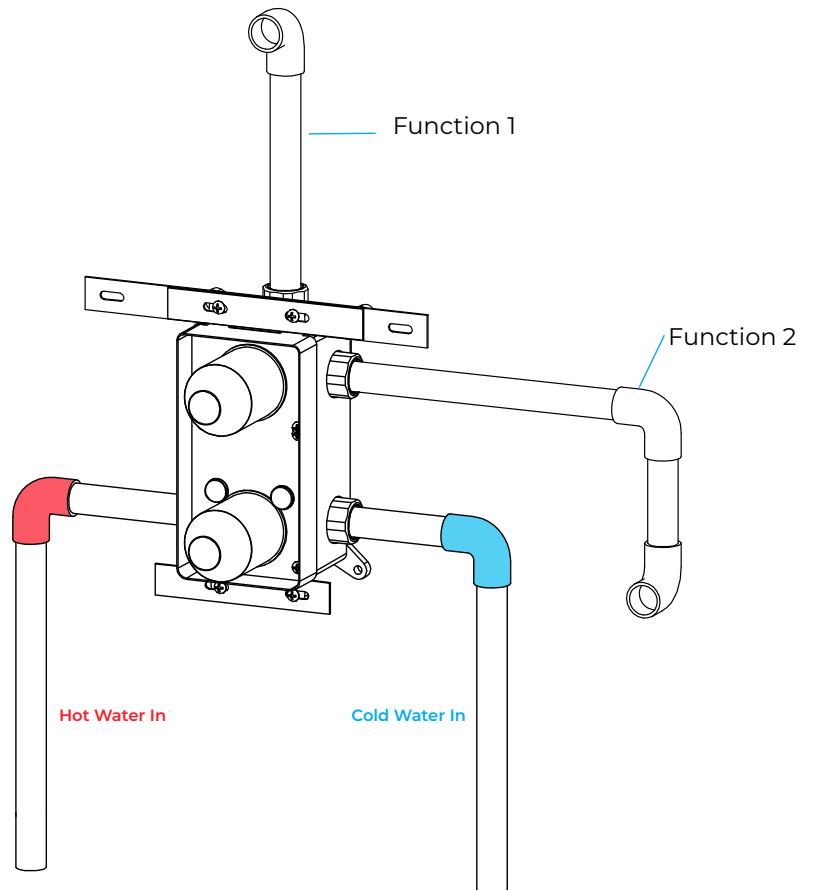

FONTANASHOWERS RAIN SHOWER SET SINGLE HANDLE THERMOSTATIC VALVE BRUSHED NICKEL WALL MOUNT SHOWER WITH HANDSHOWER SPECS

Specifications

- Type: Shower Set
- Valve Core Material: Ceramic
- Surface Treatment: Brushed
- Surface Finish: Brushed Nickel
- Shower Head Material: Brass
- Installation Type: Wall Mount
- Shower Arm Included: Yes

Shower Head Size:

Flow Rate
2.5 GPM / 9.5 LPM (rain Shower);

The LED light will change its color by detecting water temperature:

- 0-30°C (32-86°F): Blue LED
- 30-40°C (86-104°F): Green LED
- 40-50°C (104-122°F): Red LED
- 50-100°C (122-212°F): Flashing Red LED

Note: The LED lights are powered by water flow, and will be activated once the water is turned on.

Hand Shower Size:

The minimum required water pressure is 0.05 MPa (0.5 bar).
Flow rate 2.5 GPM (9.5 LPM).

Mixer Size :

- Hot water
- Cold water