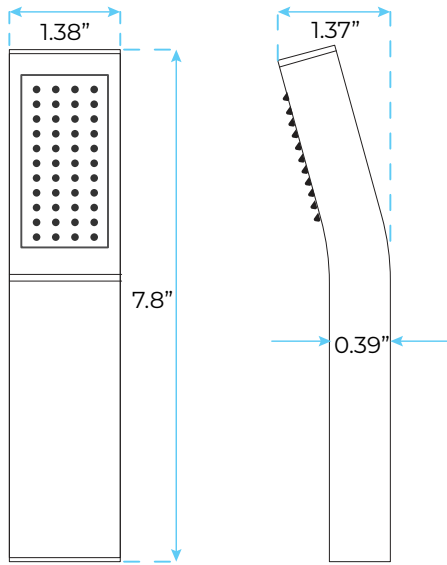

FONTANASHOWERS RAIN SHOWER SET SINGLE HANDLE THERMOSTATIC VALVE BRUSHED NICKEL WALL MOUNT SHOWER WITH HANDSHOWER SPECS

Specifications

- Type: Shower Set
- Valve Core Material: Ceramic
- Surface Treatment: Brushed
- Surface Finish: Brushed Nickel
- Shower Head Material: Brass
- Installation Type: Wall Mount
- Shower Arm Included: Yes

Shower Head Size:

Flow Rate
2.5 GPM / 9.5 LPM (rain Shower);

The LED light will change its color by detecting water temperature:

- 0-30°C (32-86°F): Blue LED
- 30-40°C (86-104°F): Green LED
- 40-50°C (104-122°F): Red LED
- 50-100°C (122-212°F): Flashing Red LED

Note: The LED lights are powered by water flow, and will be activated once the water is turned on.

Hand Shower Size:

The minimum required water pressure is 0.05 MPa (0.5 bar).
Flow rate 2.5 GPM (9.5 LPM).

Mixer Size :

- Hot water
- Cold water