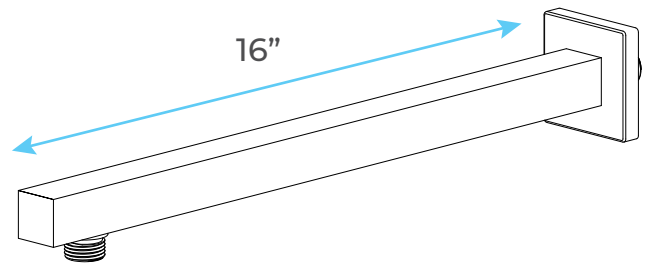

FONTANASHOWERS RAIN SHOWER SET SINGLE HANDLE THERMOSTATIC VALVE BRUSHED NICKEL WALL MOUNT SHOWER WITH HANDSHOWER SPECS

Specifications

- Type: Shower Set
- Valve Core Material: Ceramic
- Surface Treatment: Brushed
- Surface Finish: Brushed Nickel
- Shower Head Material: Brass
- Installation Type: Wall Mount
- Shower Arm Included: Yes

Shower Head Size:

Flow Rate
2.5 GPM / 9.5 LPM (rain Shower);

The LED light will change its color by detecting water temperature:

- 0-30°C (32-86°F): Blue LED
- 30-40°C (86-104°F): Green LED
- 40-50°C (104-122°F): Red LED
- 50-100°C (122-212°F): Flashing Red LED

Note: The LED lights are powered by water flow, and will be activated once the water is turned on.

Hand Shower Size:

The minimum required water pressure is 0.05 MPa (0.5 bar).
Flow rate 2.5 GPM (9.5 LPM).