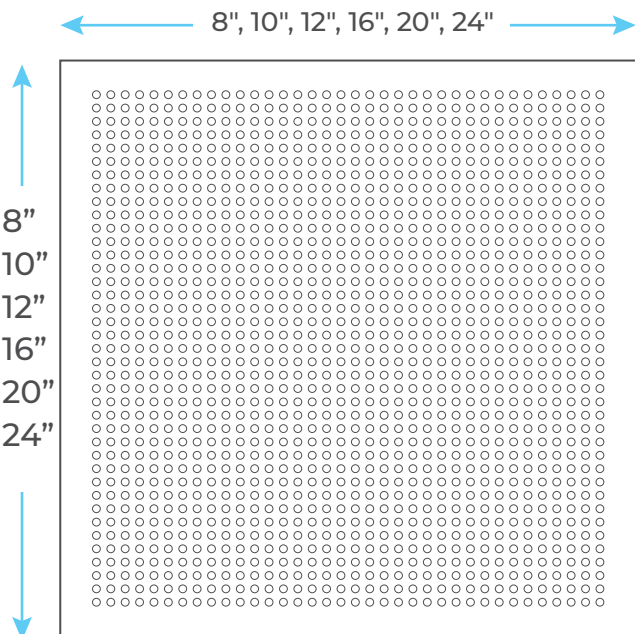

FONTANASHOWERS RAIN SHOWER SET SINGLE HANDLE THERMOSTATIC VALVE BRUSHED NICKEL WALL MOUNT SHOWER WITH HANDSHOWER SPECS

Specifications

- Type: Shower Set
- Valve Core Material: Ceramic
- Surface Treatment: Brushed
- Surface Finish: Brushed Nickel
- Shower Head Material: Brass
- Installation Type: Wall Mount
- Shower Arm Included: Yes

Shower Head Size:

Flow Rate
2.5 GPM / 9.5 LPM (rain Shower);

The LED light will change its color by detecting water temperature:

- 0-30°C (32-86°F): Blue LED
- 30-40°C (86-104°F): Green LED
- 40-50°C (104-122°F): Red LED
- 50-100°C (122-212°F): Flashing Red LED

Note: The LED lights are powered by water flow, and will be activated once the water is turned on.

Hand Shower Size:

The minimum required water pressure is 0.05 MPa (0.5 bar).
Flow rate 2.5 GPM (9.5 LPM).

Mixer Size :

- Hot water
- Cold water